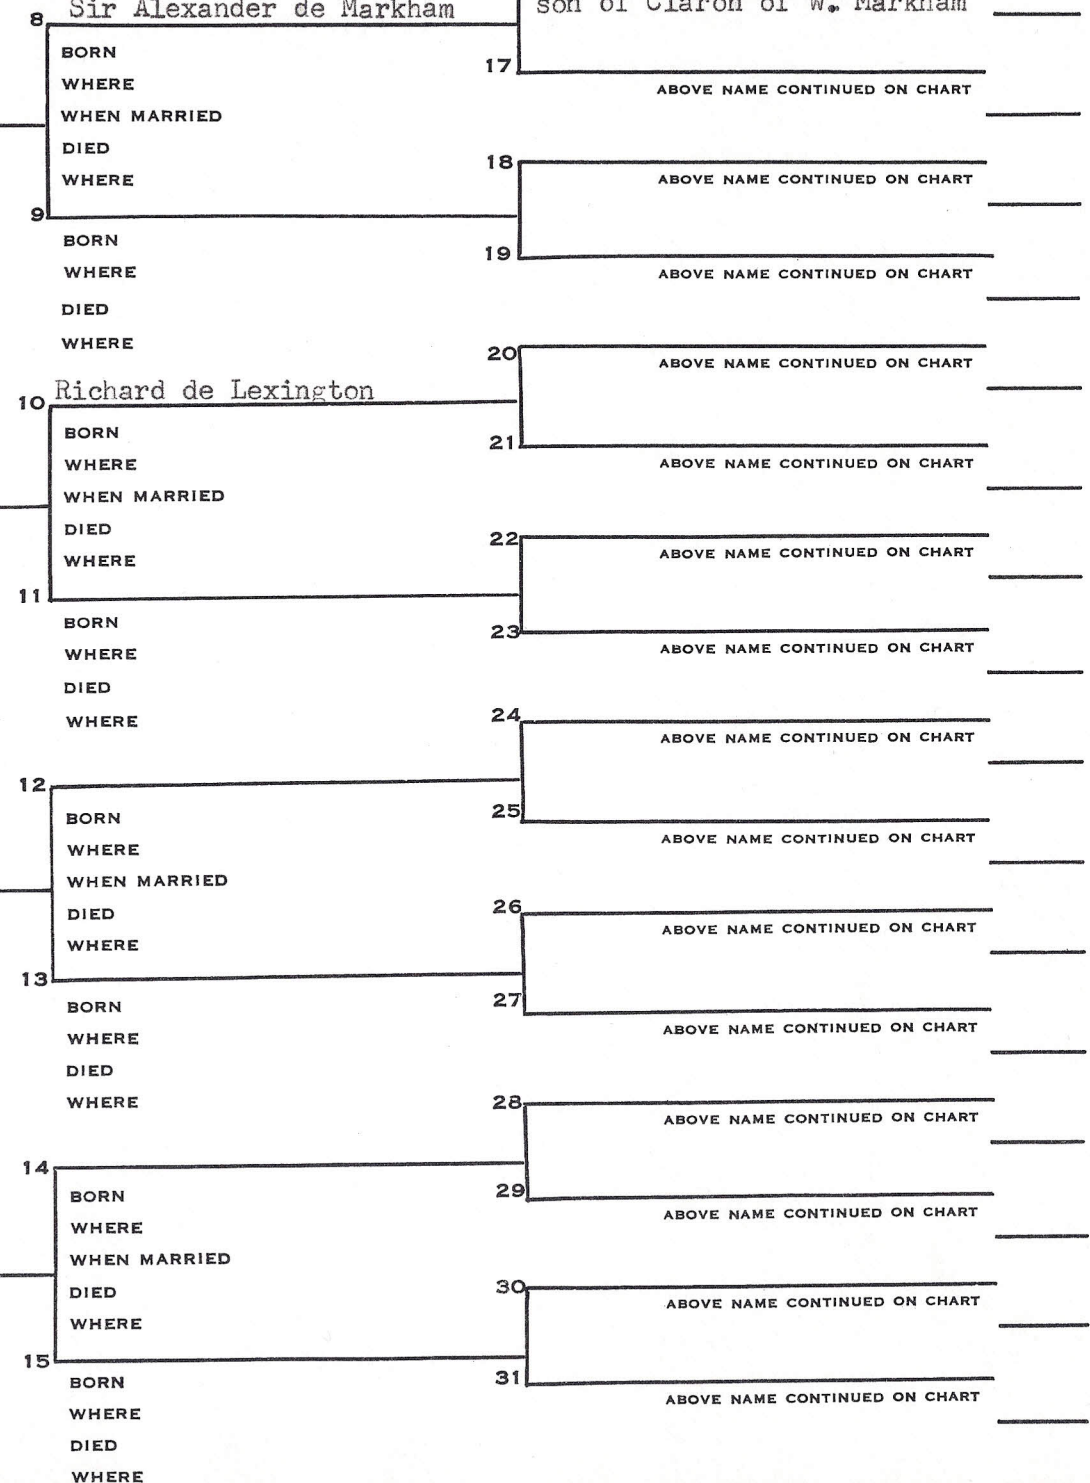

Theron S. Hall  
 815 East 400 North  
 Springville, Utah 84667

DATE \_\_\_\_\_  
 NAME OF PERSON SUBMITTING CHART \_\_\_\_\_  
 STREET ADDRESS \_\_\_\_\_  
 CITY \_\_\_\_\_ STATE \_\_\_\_\_

NO. 1 ON THIS CHART IS  
 THE SAME PERSON AS NO. 16  
 ON CHART NO. 79

**PEDIGREE CHART**

Castellane of Nottingham Castle <sup>16</sup> Fulc, son of Roger, CHART NO. 80  
 Sir Alexander de Markham son of Claron of W. Markham

George W. Marshall: Genealogist, V.4, p. 250  
 History of the Markhams(B10B18)