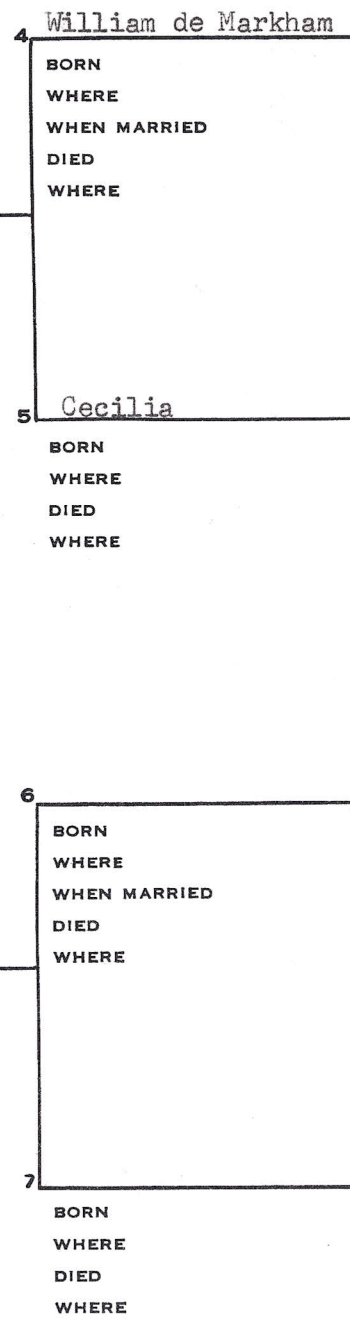

Theron S. Hall  
 815 East 400 North  
 Springville, Utah 84667

DATE \_\_\_\_\_  
 NAME OF PERSON SUBMITTING CHART \_\_\_\_\_  
 STREET ADDRESS \_\_\_\_\_  
 CITY \_\_\_\_\_ STATE \_\_\_\_\_

NO. 1 ON THIS CHART IS  
 THE SAME PERSON AS NO. 16  
 ON CHART NO. 79

**PEDIGREE CHART**

Castellane of Nottingham Castle <sup>16</sup> Fulc, son of Roger, CHART NO. 80  
 Sir Alexander de Markham son of Claron of W. Markham

George W. Marshall: Genealogist, V.4, p. 250  
 History of the Markhams(B10B18)