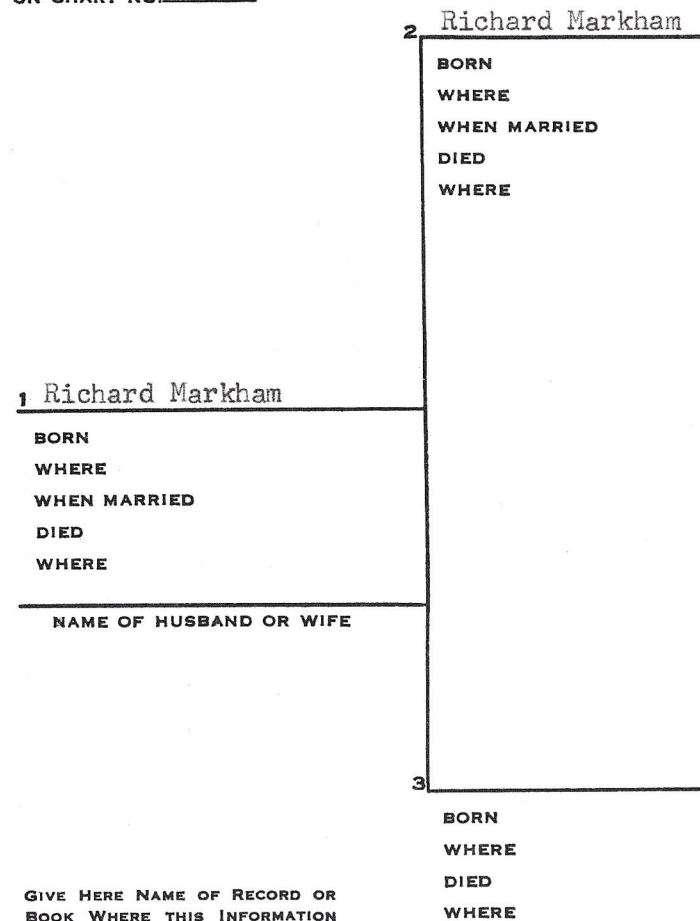

**PEDIGREE CHART**

Castellane of Nottingham Castle <sup>16</sup> Fulc, son of Roger, CHART NO. 80  
 Sir Alexander de Markham son of Claron of W. Markham

George W. Marshall: Genealogist, V.4, p. 250  
 History of the Markhams(B10B18)